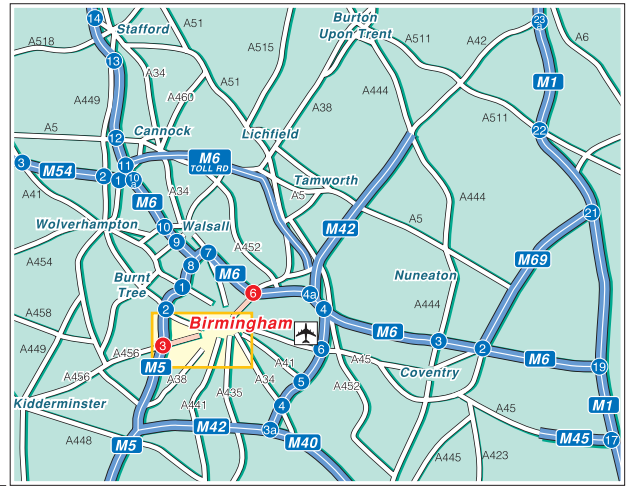

### Public Transport

- By Rail, New Street, Snow Hill & Moor Street Stations**  
All are a short walk away.  
**Five Ways Station** .  
Approximately 3 minutes away by taxi.  
*For information on train operators and times phone National Rail Enquiries on 0845 7484950.*
- By Air, Birmingham International Airport.**  
Approximately 45 minutes drive away.

**Inner Ring Road**  
The North & London M6  
Lichfield (A38)  
Walsall (A24)

**Inner Ring Road**  
Solihull (A41)  
Coventry (A45)  
Bromsgrove (A38)  
Redditch (A441)

**Cape Hill**  
Smethwick  
A457

**North & M6**  
City Centre  
Lichfield

**Ring Road** → East  
← West

**West & M5**  
West Bromwich (A41)  
Wolverhampton (A4123)