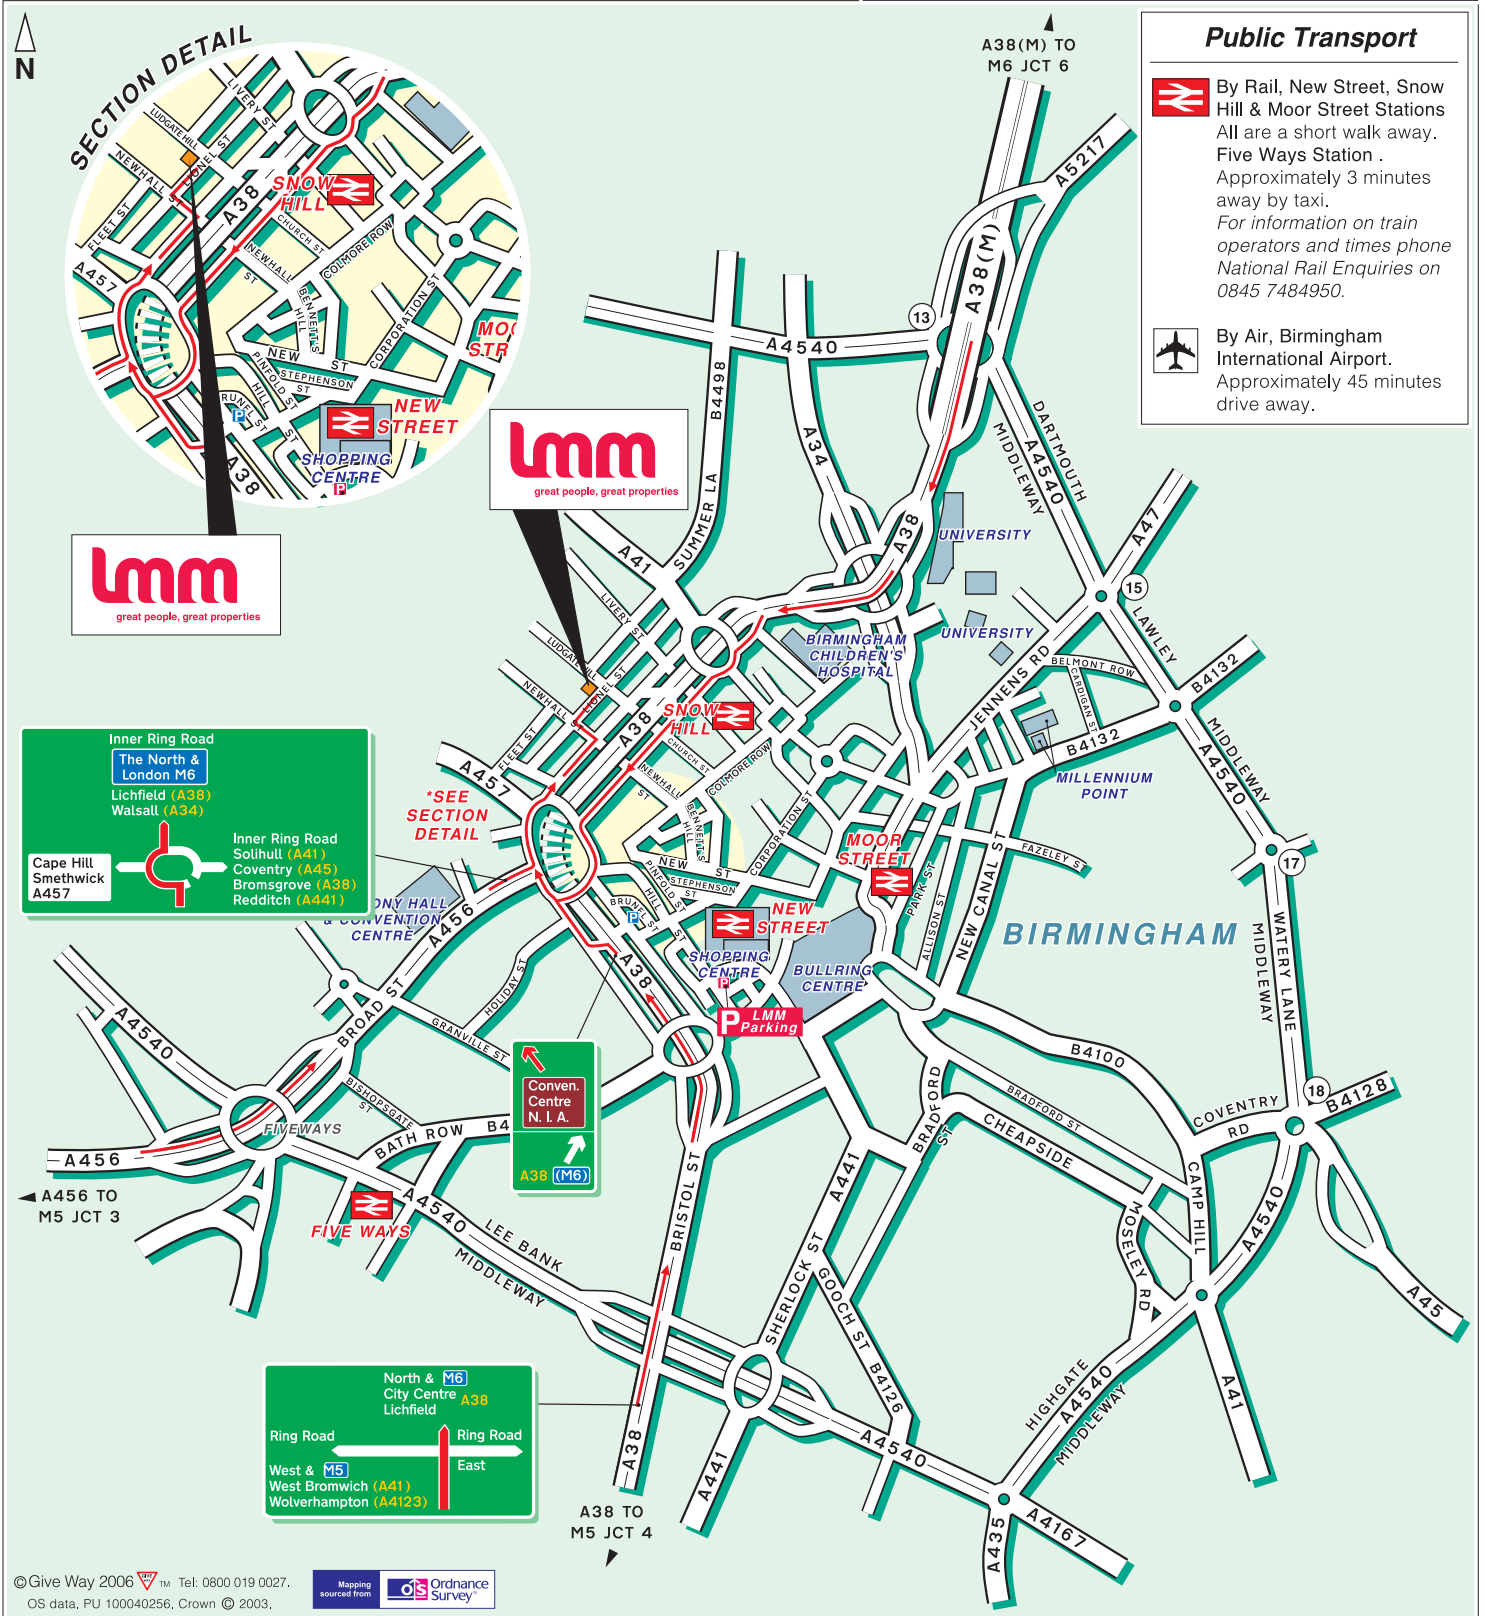

### Public Transport

- By Rail, New Street, Snow Hill & Moor Street Stations**  
All are a short walk away.  
**Five Ways Station** .  
Approximately 3 minutes away by taxi.  
*For information on train operators and times phone National Rail Enquiries on 0845 7484950.*
- By Air, Birmingham International Airport.**  
Approximately 45 minutes drive away.

**Inner Ring Road**  
The North & London M6  
Lichfield (A38)  
Walsall (A24)

**Inner Ring Road**  
Solihull (A41)  
Coventry (A45)  
Bromsgrove (A38)  
Redditch (A441)

**Cape Hill**  
Smethwick  
A457

**North & M6**  
City Centre  
Lichfield

**Ring Road** → East  
← West

**West & M5**  
West Bromwich (A41)  
Wolverhampton (A4123)